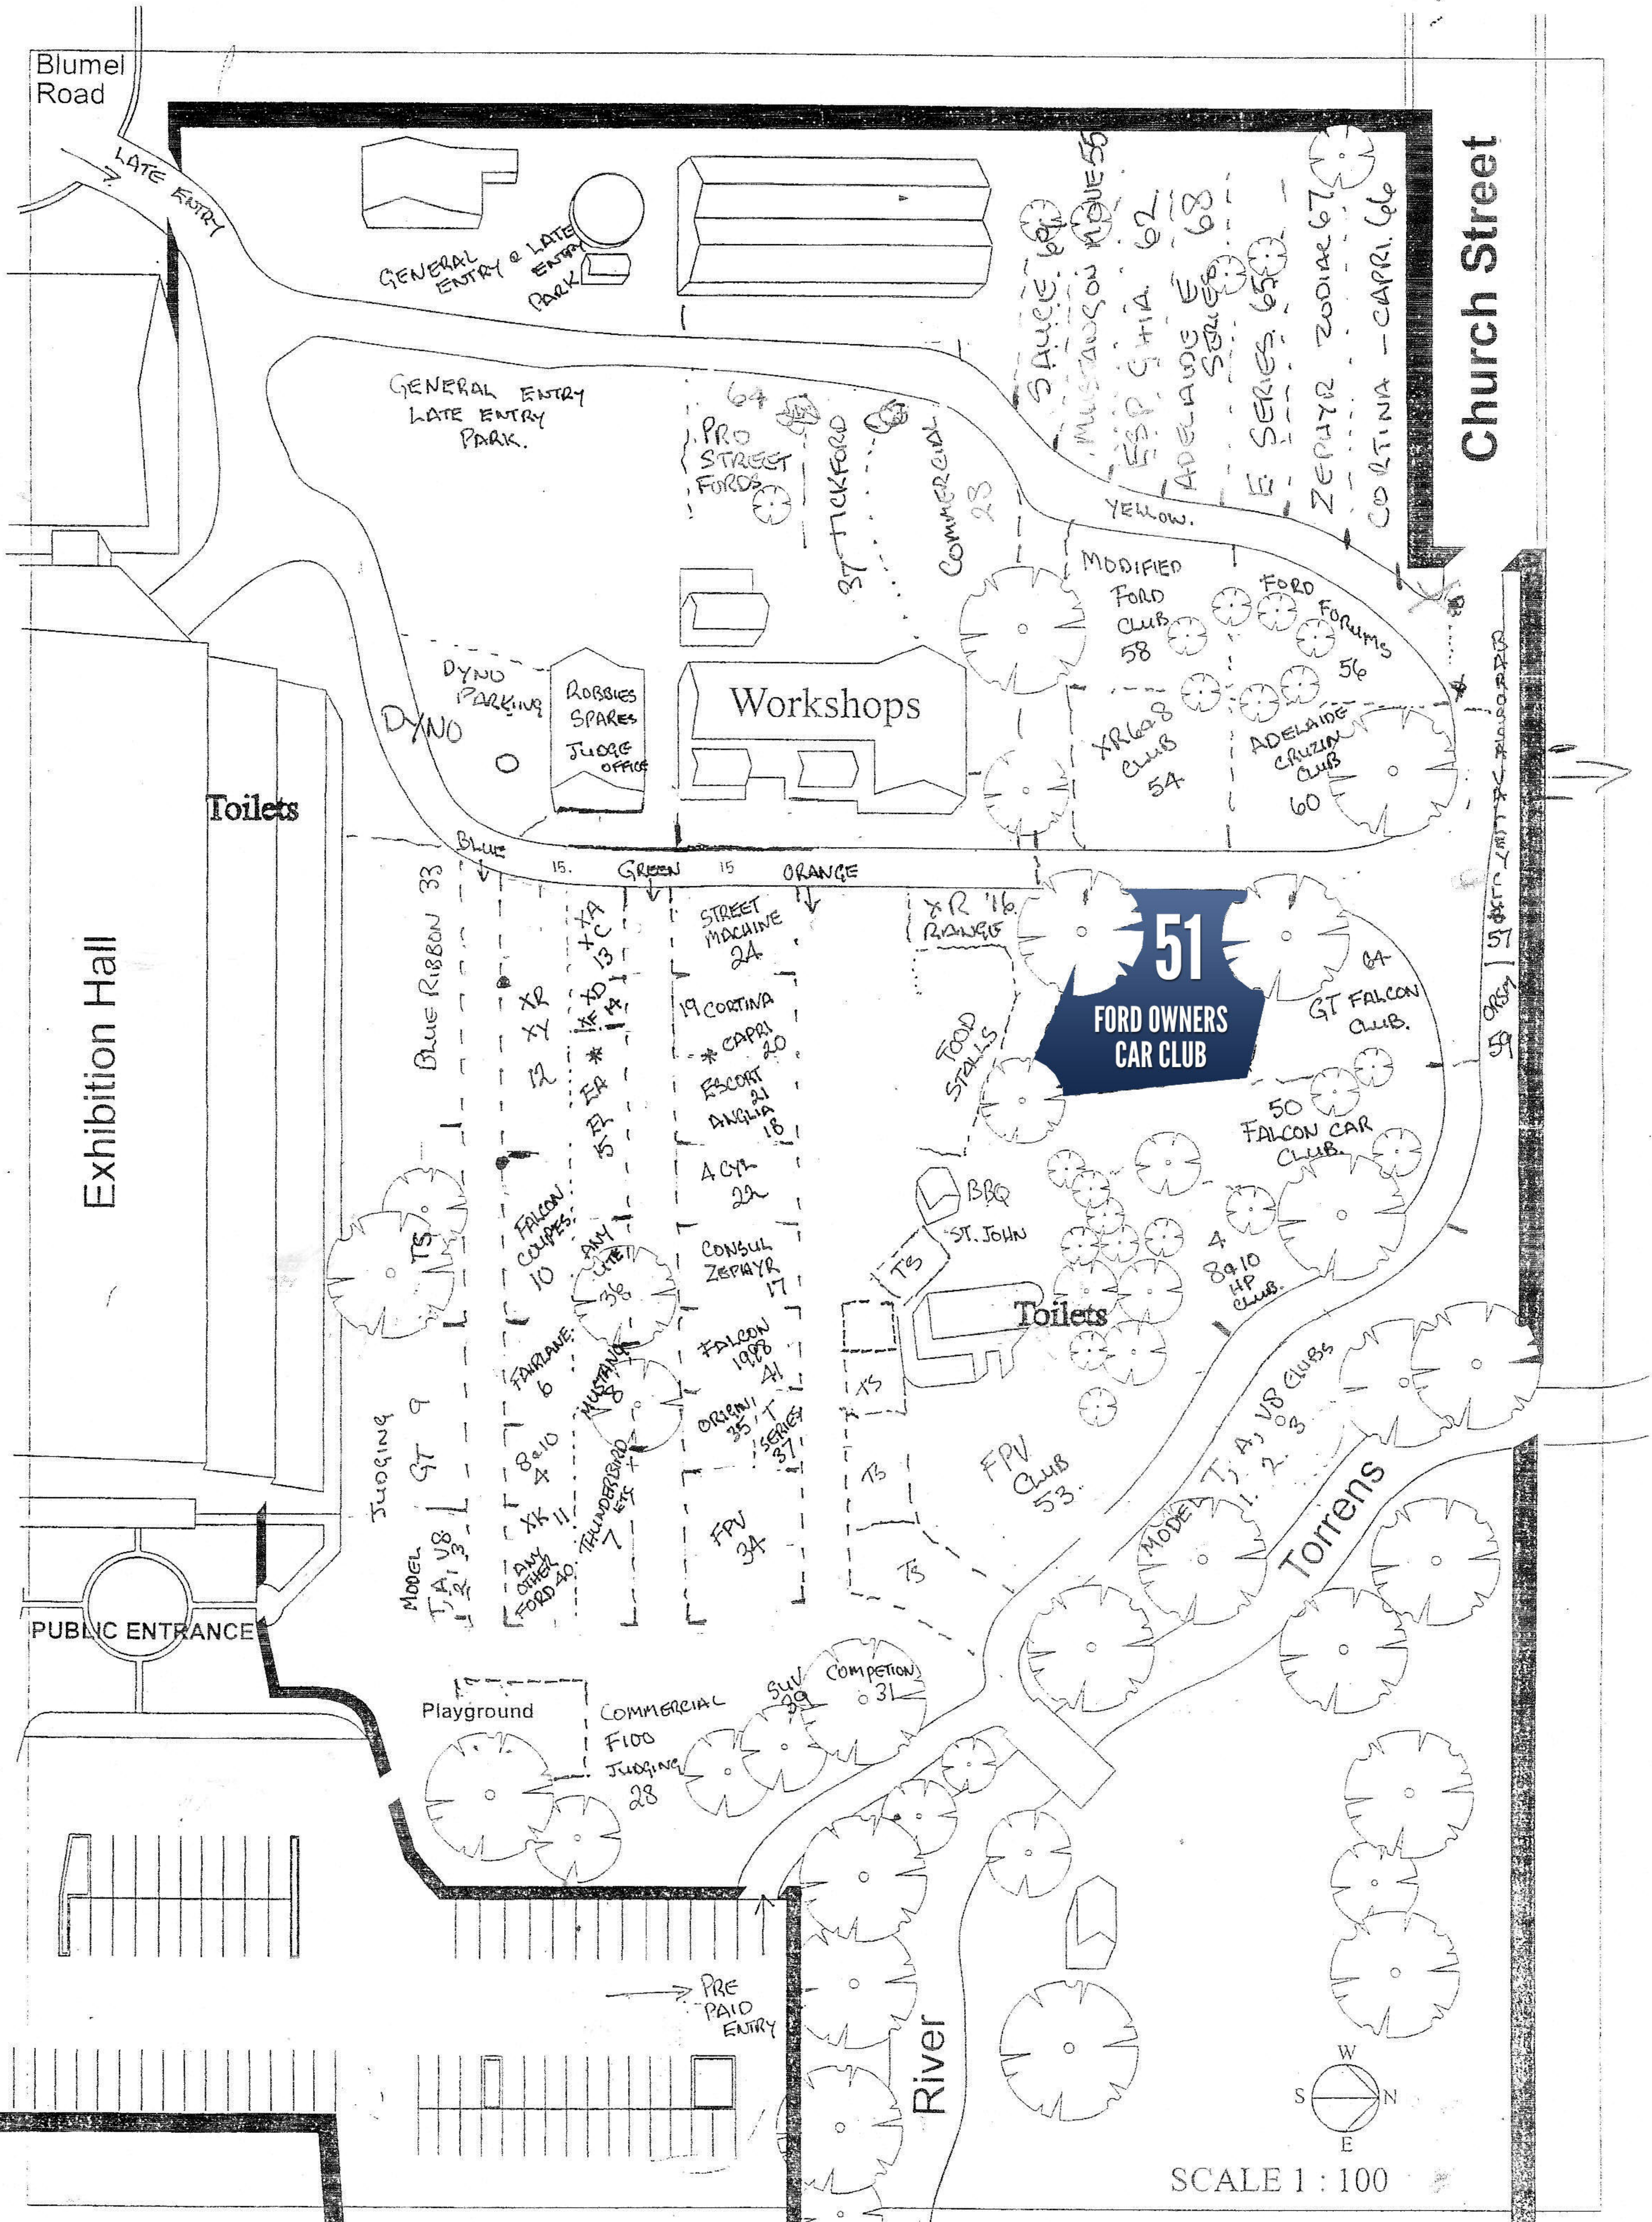

NATIONAL MOTOR MUSEUM SITE PLAN

Blumel Road

Church Street

Exhibition Hall

Toilets

Workshops

51
FORD OWNERS
CAR CLUB

Toilets